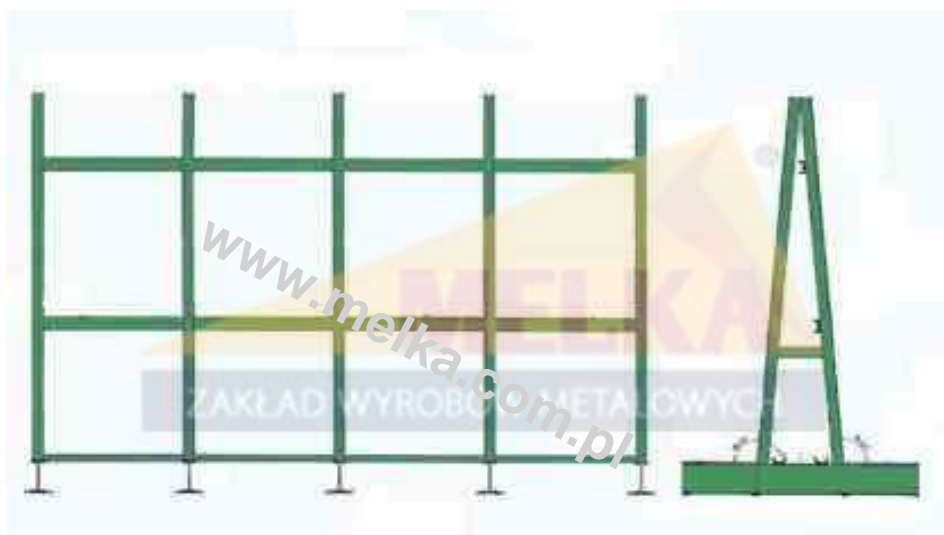

JUMBO storage rack TYPE "A" LISEC - WITHOUT RUNNING

Kod produktu: SJ-09A
www.melka.com.pl

Data: 03.07.2026

The LISEC JUMBO TYPE "A" Storage Rack - WITHOUT A RUNNING ROAD - is a robust and durable solution for the safe storage of heavy glass, window, and stone materials. It provides optimal workspace organization and easy access to components, increasing work efficiency and minimizing the risk of damage. The design guarantees stability and safety when storing even very heavy loads.

Technical data:	SJ-09A
Total length:	5000 mm
Overall width:	2366 mm
Total height:	3258 mm
Working width:	2x750 mm
Working height:	3000 mm
Base height:	258 mm
Total load capacity:	2x24,000 kg